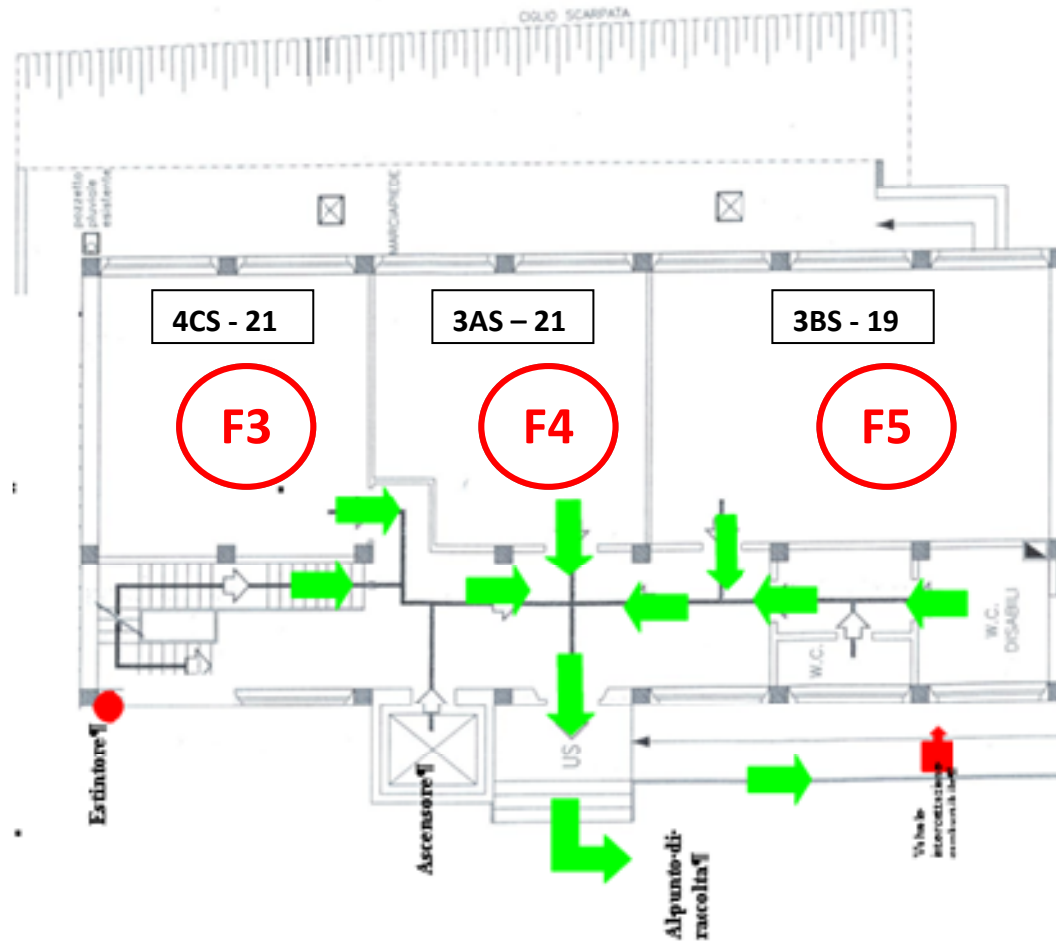

IIS CATULLO- VIA FELTRE – PIANTA PIANO INTERRATO 2017/2018 REV.1

VIA FELTRE (11)

3AS (21), 3BS (19), 4AS (18), 4BS (17), 4CS (21), 5AS (21), 5BS (23), 5CS (21), 3AC (16), 3BC (17), 4BC (16)

LICEO TIZIANO (3):

5LG (19)-5LF (21) - 5LMG (25)

IIS CATULLO- VIA FELTRE – PIANTA PIANO TERRA 2017/2018 REV.1

VIA FELTRE (11)

3AS (21), 3BS (19), 4AS (18), 4BS (17), 4CS (21), 5AS (21), 5BS (23), 5CS (21), 3AC (16), 3BC (17), 4BC (16)

LICEO TIZIANO (3):

5LG (19)-5LF (21) - 5LMG (25)

IIS CATULLO- VIA FELTRE – PIANTA PRIMO PIANO 2017/2018 REV.1

VIA FELTRE (11)

3AS (21), 3BS (19), 4AS (18), 4BS (17), 4CS (21), 5AS (21), 5BS (23), 5CS (21), 3AC (16), 3BC (17), 4BC (16)

ROTAZIONI (4):

3LF-3LG-3LM-4LG-4LF