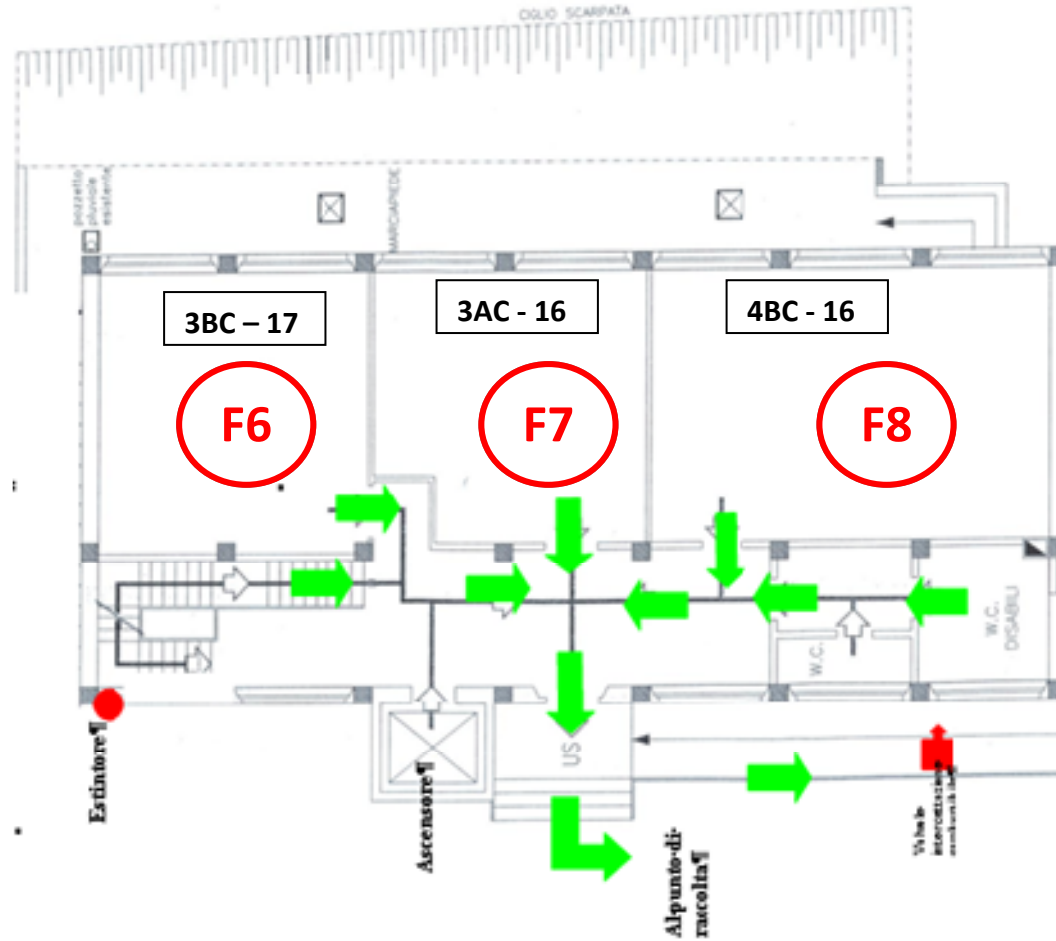

IIS CATULLO- VIA FELTRE – PIANTA PIANO INTERRATO 2017/2018 REV.1

VIA FELTRE (11)

3AS (21), 3BS (19), 4AS (18), 4BS (17), 4CS (21), 5AS (21), 5BS (23), 5CS (21), 3AC (16), 3BC (17), 4BC (16)

LICEO TIZIANO (3):

5LG (19)-5LF (21) - 5LMG (25)

IIS CATULLO- VIA FELTRE – PIANTA PIANO TERRA 2017/2018 REV.1

VIA FELTRE (11)

3AS (21), 3BS (19), 4AS (18), 4BS (17), 4CS (21), 5AS (21), 5BS (23), 5CS (21), 3AC (16), 3BC (17), 4BC (16)

LICEO TIZIANO (3):

5LG (19)-5LF (21) - 5LMG (25)

IIS CATULLO- VIA FELTRE – PIANTA PRIMO PIANO 2017/2018 REV.1

VIA FELTRE (11)

3AS (21), 3BS (19), 4AS (18), 4BS (17), 4CS (21), 5AS (21), 5BS (23), 5CS (21), 3AC (16), 3BC (17), 4BC (16)

ROTAZIONI (4):

3LF-3LG-3LM-4LG-4LF